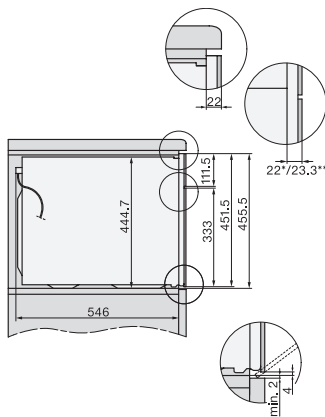

built-in H7000 BM, installation drawing

built-in H7000 BM build-under, installation drawings

Installation H7000BM, installation drawings, GB, AUS

DG2740, DG7140, DGM7340, H2760B/BP, H7140BM, H7x64B/BP, H7x60B/BP installation drawings

Installation H7000 BM XL, installation drawings

side view H7000 BM build-under, installation drawing, GB, AU

Side view Kombi BM XL, installation drawings

H 7140 BM

Horno compacto con microondas

Atractivo diseño en acero inox., programas Automáticos y funciones combinadas.