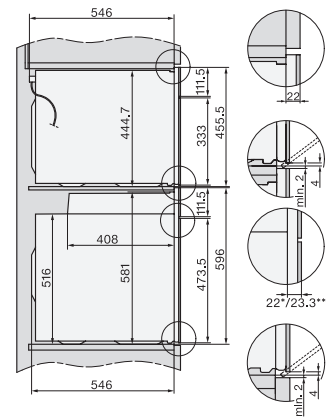

built-in H7000 BM, installation drawing

built-in H7000 BM build-under, installation drawings

Installation H7000BM, installation drawings, GB, AUS

DG2740, DG7140, DGM7340, H2760B/BP, H7140BM, H7x64B/BP, H7x60B/BP installation drawings

Installation H7000 BM XL, installation drawings

side view H7000 BM build-under, installation drawing, GB, AU

Side view Kombi BM XL, installation drawings

H 7140 BM

Horno compacto con microondas

Atractivo diseño en acero inox., programas Automáticos y funciones combinadas.