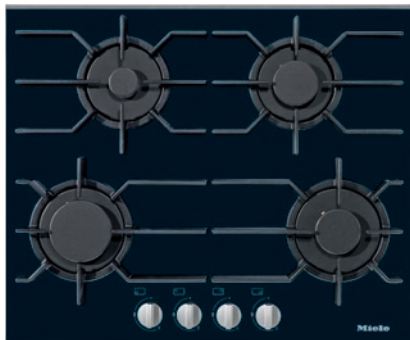

KM 3010 G  
Gas cooktop  
with 4 burners

- Simple controls -single-handed operation via rotary dial control
- Elegant design – 24 3/4 (626) in (mm) wide gas cooktop on glass for surface-mounted installation
- Versatile – 4 burners
- Extremely safe – GasStop function
- Easy cleaning – ComfortClean dishwasher-safe grates

EAN: 4002515135051 / Material number: 09272050 /  
Old Material Number: 26301050USA

<b>General information</b>	
Model number	KM 3010 G
Manufacturer material number	09272050
EAN number	4002515135051
Marketing class	Silver
<b>Heating type</b>	
Fuel type	Gas
<b>Design</b>	
Independent of oven	•
<b>Design</b>	
Ceramic surface color	Black
Miele logo embossed in stainless steel	•
Cast iron pot rest (matte black enameled)	•
<b>Cooking zone details</b>	
No. of rings	4
<b>Gas burner power rating</b>	
Small burner in kW	1.10
Small burner in BTU/h	3750
Normal burner in kW	1.70
Normal burner in BTU/h	5800
Large burner in kW	2.73
Large burner in BTU/h	9300
<b>1st cooking zone/cooking area</b>	
Position	front left
Type	High-speed burner
<b>2nd cooking zone/cooking area</b>	
Position	rear left
Type	Economy burner
<b>3rd cooking zone/cooking area</b>	
Position	rear right
Type	Standard burner
<b>4th cooking zone/cooking area</b>	
Position	front right
Type	Standard burner
<b>User convenience</b>	
Operation via knobs	•
Electronic ignition with one-handed operation	•
<b>Cleaning convenience</b>	
Dishwasher-safe trivets	•
<b>Safety</b>	
GasStop	•
GasStop & ReStart	•
<b>Technical data</b>	
Dimensions (H x W x D) in mm	2 1/4 (54) x 24 3/4 (626) x 20 3/4 (526)
Dimensions (width) in in. (mm)	24 3/4 (626)
Dimensions (height) in in. (mm)	2 1/4 (54)
Depth in in. (mm)	20 3/4 (526)