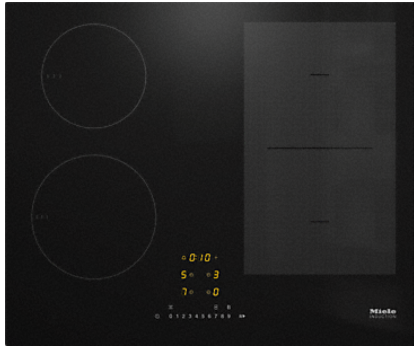

KM 7464 FL

Induction hob with onset controls
with PowerFlex cooking area for maximum power output

- Quick selection via numerical keybank – ComfortSelect
- 4 cooking zones incl. 1 high-power PowerFlex cooking area
- A width of 620mm for surface-mounted or flush-fit installation
- Shortest heating-up times - TwinBooster
- Communication with the hood - automatic function Con@ctivity

KM 7464 FL

Induction hob with onset controls
with PowerFlex cooking area for maximum power output

Cleaning convenience	
Easy to clean ceramic glass	•
Safety	
Safety switch-off	•
Lock function	•
System lock	•
Integrated cooling fan	•
Overheating protection	•
Residual heat indicator	•
Technical data	
Dimensions in mm (width)	620
Dimensions in mm (height)	51
Casing height incl. connection box in mm	51
Dimensions in mm (depth)	520
Cutout dimensions in mm (width) with surface-mounted installation	600
Cutout dimensions in mm (depth) with surface-mounted installation	500
Internal cutout dimensions in mm (width) with flush installation	600
Internal cutout dimensions in mm (depth) with flush installation	500
External cutout dimensions in mm (width) with flush installation	624
External cutout dimensions in mm (depth) with flush installation	524
Weight in kg	11
Total rated load in kW	7,300
Voltage in V	230
Frequency in Hz	50-60
Connection cable length in m	1,4
Standard accessories	
Mains cable	•

KM 7464 FL

Induction hob with onset controls
with PowerFlex cooking area for maximum power output

KM 7464 FL, KM 7465 FL (installation drawings)

1) Front, 2) Mains connection box with mains connection cable, L = 1440 mm, 3) Stepped cut-out natural stone worktop, 4) Wood support 12 mm (not supplied)