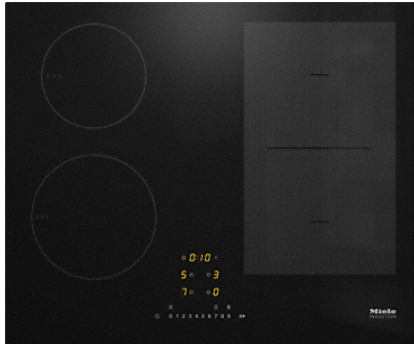

KM 7464 FL

Induction hob with onset controls
with PowerFlex cooking area for maximum power output

- Quick selection via numerical keybank – ComfortSelect
- 4 cooking zones incl. 1 high-power PowerFlex cooking area
- A width of 620mm for surface-mounted or flush-fit installation
- Shortest heating-up times - TwinBooster
- Communication with the hood - automatic function Con@ctivity

EAN: 4002516201724 / article number: 26746470IB / material number: 11218150

Heating type	
Heating type	Induction
Construction type	
Independent of cooker	•
Design	
Elegant glass ceramic surface	•
Ceramic surface colour	Black
Flush-fit installation	•
Surface-mounted installation	•
Cooking zone details	
Number of cooking zones	4
Number of cooking areas	1
Maximum number of pans	4
PowerFlex cooking zone	
No.	2
Size in mm	Ø 150 – 230
Max. rating in W	2100
Max. Booster power rating in W	3000
Max. TwinBooster power rating in W	3650
Cooking zone	
Position	front left
Type	Dual-circuit ring
Size in mm	Ø 140-190
Max. rating in W	1850
Max. Booster power rating in W	2500
Max. TwinBooster power rating in W	3000
Position	rear left
Type	Dual-circuit ring
Size in mm	Ø 100-160
Max. rating in W	1400
Max. Booster power rating in W	1700
Max. TwinBooster power rating in W	2200
Position	right
Type	PowerFlex bridge
Size in mm	230x390
Max. rating in W	3400
Max. Booster power rating in W	4800
Max. TwinBooster power rating in W	7300
User convenience	
Automatic function Con@ctivity 3.0	•
Display colour	Yellow
Permanent pan recognition	•
Pan and pan size recognition	•
Stop & Go function	•
Recall function	•
Minute minder	•
Safety switch-off	•
Auto heat-up	•
Keeping warm	•
Individual setting options (e.g. buzzers)	•