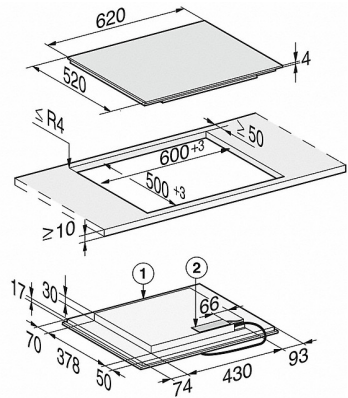

KM 7464 FL

Induction hob with onset controls
with PowerFlex cooking area for maximum power output

Cleaning convenience	
Easy to clean ceramic glass	•
Safety	
Safety switch-off	•
Lock function	•
System lock	•
Integrated cooling fan	•
Overheating protection	•
Residual heat indicator	•
Technical data	
Dimensions in mm (width)	620
Dimensions in mm (height)	51
Casing height incl. connection box in mm	51
Dimensions in mm (depth)	520
Cutout dimensions in mm (width) with surface-mounted installation	600
Cutout dimensions in mm (depth) with surface-mounted installation	500
Internal cutout dimensions in mm (width) with flush installation	600
Internal cutout dimensions in mm (depth) with flush installation	500
External cutout dimensions in mm (width) with flush installation	624
External cutout dimensions in mm (depth) with flush installation	524
Weight in kg	11
Total rated load in kW	7,300
Voltage in V	230
Frequency in Hz	50-60
Connection cable length in m	1,4
Standard accessories	
Mains cable	•

KM 7464 FL

Induction hob with onset controls
with PowerFlex cooking area for maximum power output

KM 7464 FL, KM 7465 FL (installation drawings)

1) Front, 2) Mains connection box with mains connection cable, L = 1440 mm, 3) Stepped cut-out natural stone worktop, 4) Wood support 12 mm (not supplied)

KM 7464 FL, KM 7465 FL (installation drawings) onset

1) at the front 2) Mains connection box with mains connection cable, L = 1440 mm