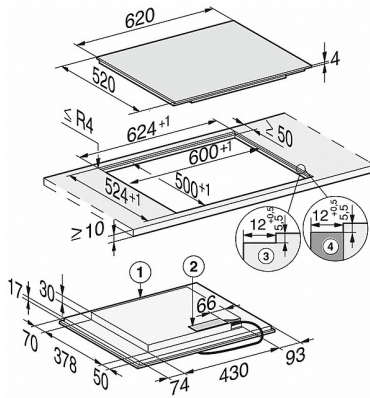

KM 7464 FL

Induction hob with onset controls
with PowerFlex cooking area for maximum power output

Cleaning convenience	
Easy to clean ceramic glass	•
Safety	
Safety switch-off	•
Lock function	•
System lock	•
Integrated cooling fan	•
Overheating protection	•
Residual heat indicator	•
Technical data	
Dimensions in mm (width)	620
Dimensions in mm (height)	51
Casing height incl. connection box in mm	51
Dimensions in mm (depth)	520
Cutout dimensions in mm (width) with surface-mounted installation	600
Cutout dimensions in mm (depth) with surface-mounted installation	500
Internal cutout dimensions in mm (width) with flush installation	600
Internal cutout dimensions in mm (depth) with flush installation	500
External cutout dimensions in mm (width) with flush installation	624
External cutout dimensions in mm (depth) with flush installation	524
Weight in kg	11
Total rated load in kW	7,300
Voltage in V	230
Frequency in Hz	50-60
Connection cable length in m	1,4
Standard accessories	
Mains cable	•

KM 7464 FL

Induction hob with onset controls
with PowerFlex cooking area for maximum power output

KM 7464 FL, KM 7465 FL (installation drawings)

1) Front, 2) Mains connection box with mains connection cable, L = 1440 mm, 3) Stepped cut-out natural stone worktop, 4) Wood support 12 mm (not supplied)

KM 7464 FL, KM 7465 FL (installation drawings) onset

1) at the front 2) Mains connection box with mains connection cable, L = 1440 mm