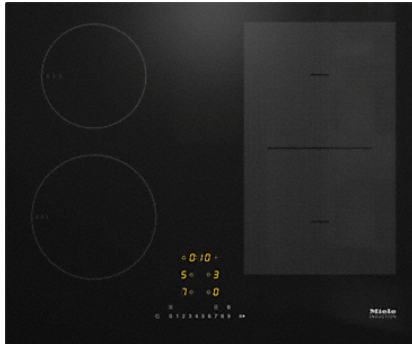

KM 7464 FL

Induction hob with onset controls
with PowerFlex cooking area for maximum power output

Cleaning convenience	
Easy to clean ceramic glass	•
Safety	
Safety switch-off	•
Lock function	•
System lock	•
Integrated cooling fan	•
Overheating protection	•
Residual heat indicator	•
Technical data	
Dimensions in mm (width)	620
Dimensions in mm (height)	51
Casing height incl. connection box in mm	51
Dimensions in mm (depth)	520
Cutout dimensions in mm (width) with surface-mounted installation	600
Cutout dimensions in mm (depth) with surface-mounted installation	500
Internal cutout dimensions in mm (width) with flush installation	600
Internal cutout dimensions in mm (depth) with flush installation	500
External cutout dimensions in mm (width) with flush installation	624
External cutout dimensions in mm (depth) with flush installation	524
Weight in kg	11
Total rated load in kW	7,300
Voltage in V	230
Frequency in Hz	50-60
Connection cable length in m	1,4
Standard accessories	
Mains cable	•